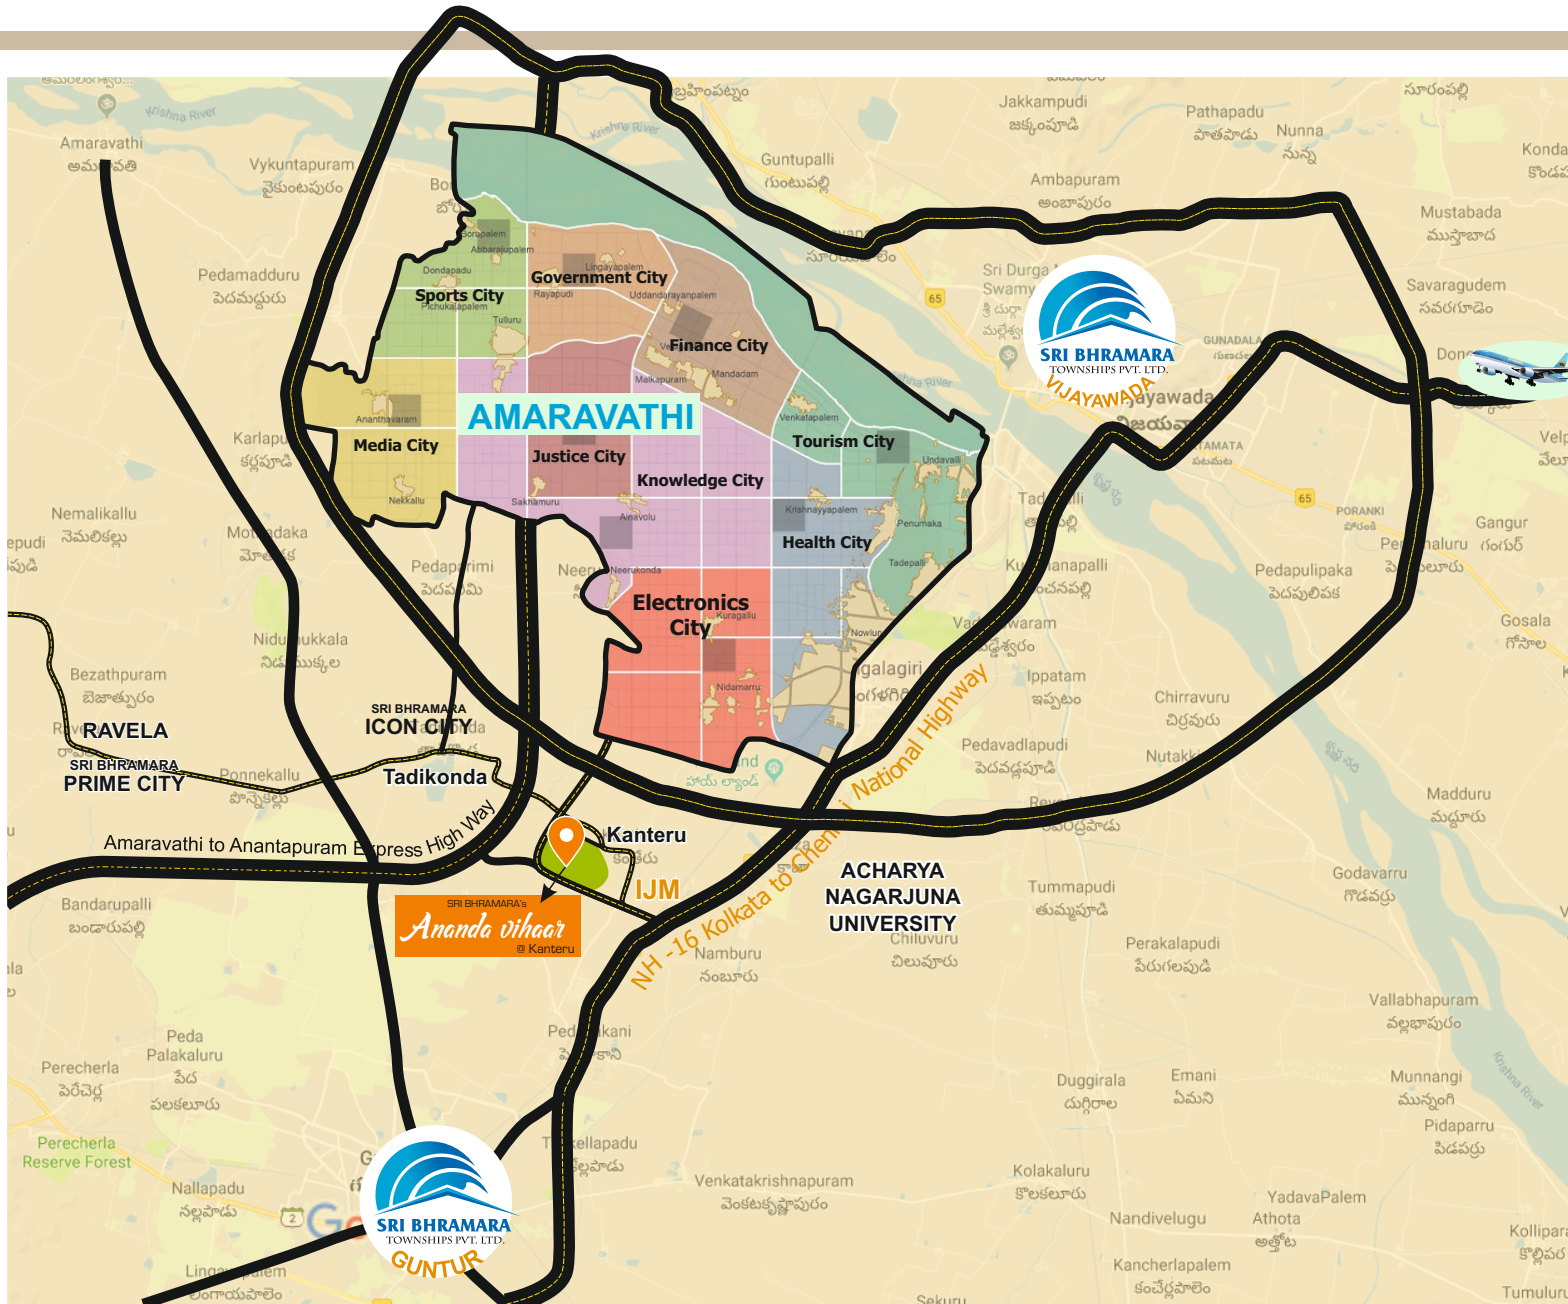

Site Location Map

రాజధానిలో...
మీ చిరునామా...

SRI BHRAMARA's
Ananda vihaar
@ Kanteru